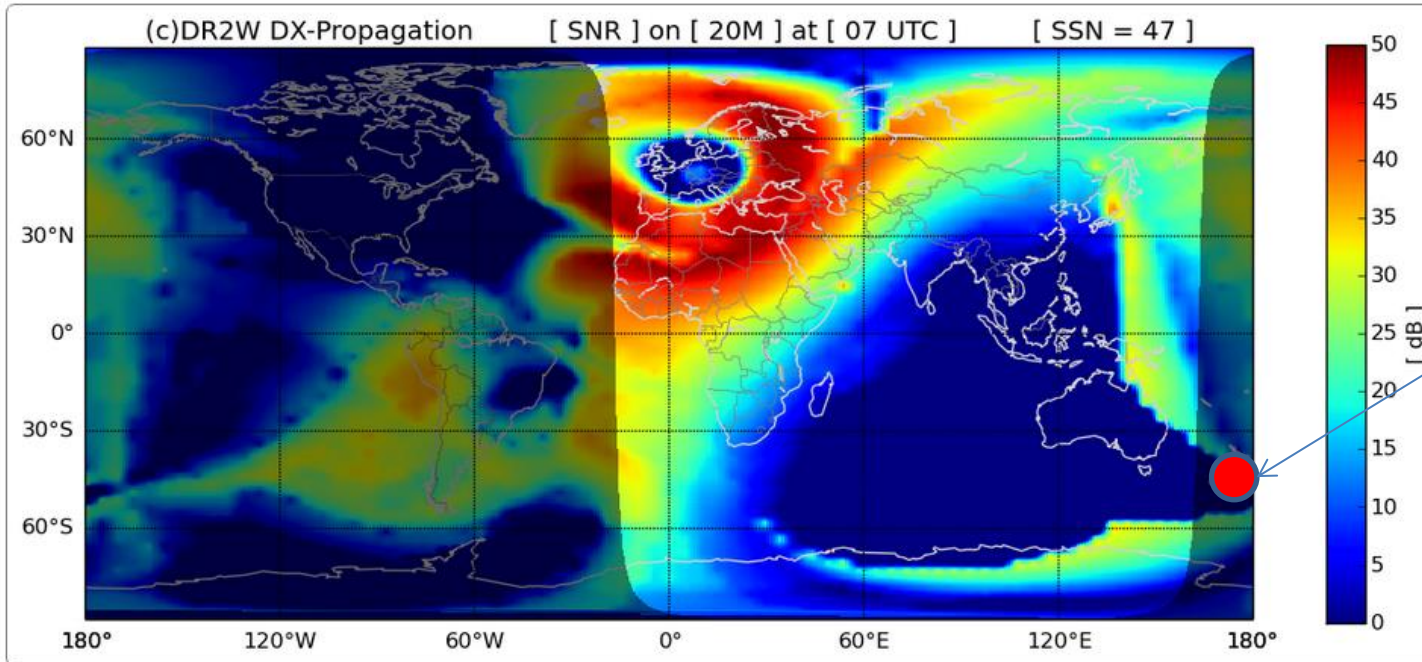

QSO with ZL3DEN: 20.9.2016 UTC: 06:44

on 14.195 MHz (20m) Signal Report Sent 5.5 Received 55 (IC-7700 600W – Inverted-V)

21'179 km → Over Long Path

<http://dr2w.de/dx-propagation>

QTH:	Europe	Africa	North America	South America	Asia	Australia		
EXP:	VK9NZ Norfolk Isl. (OC-005) T2AQ & T2QR Tuvalu (OC-015)							
QRG:	10M	12M	15M	17M	20M	30M	40M	80M
VIEW:	single image	animation						

New Zealand
Christchurch

UTC:	◀ 00 01 02 03 04 05 06 07 08 09 10 11 12 13 14 15 16 17 18 19 20 21 22 23 ▶
Image bundle generated on: Tuesday, 20. September 2016 06:18AM in 10805 Seconds	
DR2W DX Propagation v.0.9.4 , computed with: VOACAPL by HZ1JW Calculation parameters: [Power: 100W, Antenna:3λ/2 monopole]	