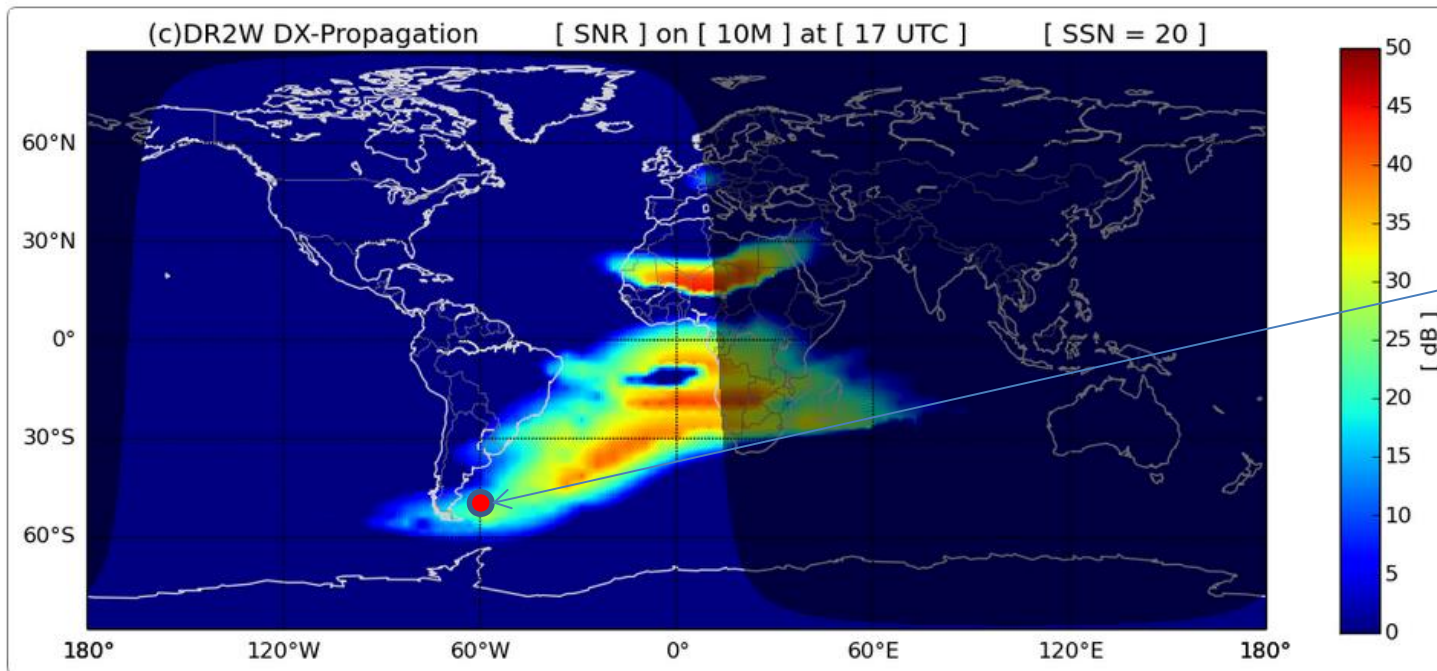

QSO with VP8LP Falkland Island: 29.9.2016 UTC: 16:58

on 28.495 MHz (10m) Signal Report Sent: 55, Received: 59 (IC-7700 600W – Inverted-V)

12'688 km

<http://dr2w.de/dx-propagation>

QTH: **Europe** Africa North America South America Asia Australia

EXP: VK9NZ Norfolk Isl. (OC-005) T2AQ & T2QR Tuvalu (OC-015) 3Y0Z Bouvet Isl. (AN-002)

QRG: **10M** 12M 15M 17M 20M 30M 40M 80M

VIEW: **single image** animation

UTC: ◀ 00 01 02 03 04 05 06 07 08 09 10 11 12 13 14 15 16 17 18 19 20 21 22 23 ▶

Image bundle generated on: Thursday, 29. September 2016 04:56PM in 10549 Seconds

DR2W DX Propagation v.0.9.4 , computed with: VOACAPL by HZ1JW
Calculation parameters: [Power: 100W, Antenna: 3λ/2 monopole]