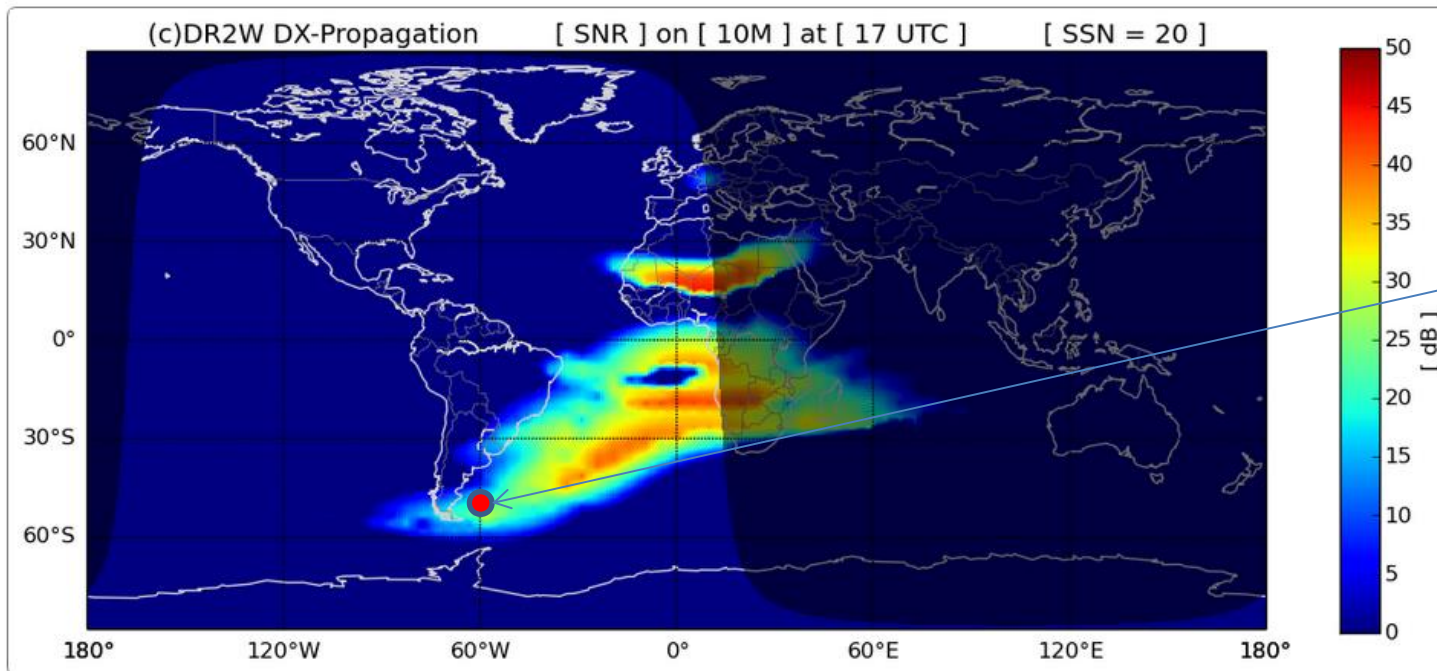

# QSO with VP8LP Falkland Island: 29.9.2016 UTC: 16:58

on 28.495 MHz (10m) Signal Report Sent: 55, Received: 59 (IC-7700 600W – Inverted-V)

12'688 km

<http://dr2w.de/dx-propagation>

QTH: **Europe** Africa North America South America Asia Australia

EXP: VK9NZ Norfolk Isl. (OC-005) T2AQ & T2QR Tuvalu (OC-015) 3Y0Z Bouvet Isl. (AN-002)

QRG: **10M** 12M 15M 17M 20M 30M 40M 80M

VIEW: **single image** animation

Falkland  
Island

UTC: ◀ 00 01 02 03 04 05 06 07 08 09 10 11 12 13 14 15 16 17 18 19 20 21 22 23 ▶

Image bundle generated on: Thursday, 29. September 2016 04:56PM in 10549 Seconds

DR2W DX Propagation v.0.9.4 , computed with: VOACAPL by HZ1JW  
Calculation parameters: [ Power: 100W, Antenna: 3λ/2 monopole ]