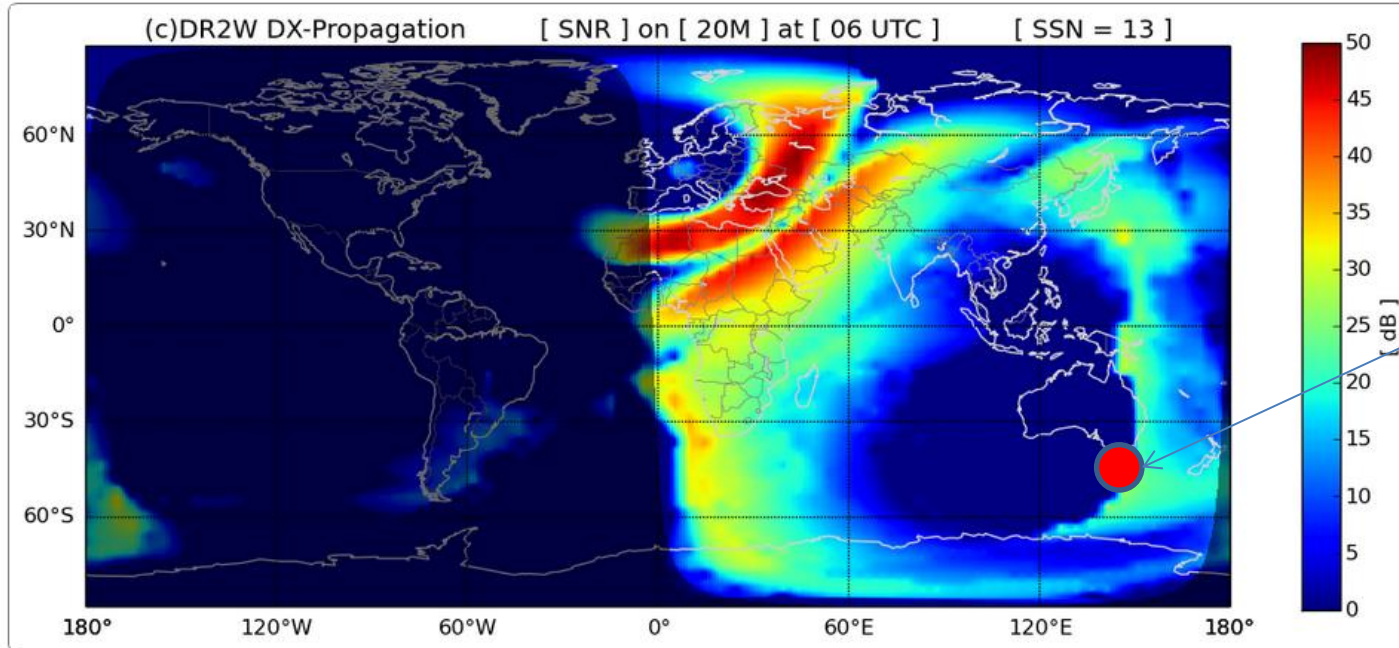

# QSO with VK7ROY Birralee Tasmania: 18.9.2016 UTC: 06:43

on 14.195 MHz (20m) Signal Report Sent: 59, Received: 58 (IC-7700 600W – Inverted-V)

VK7ROY: 6 Ele. Beam, Direction 130°, 300W → 23'265 km over the Long Path ☺

<http://dr2w.de/dx-propagation>

QTH: **Europe** Africa North America South America Asia Australia

EXP: VK9NZ Norfolk Isl. (OC-005) T2AQ & T2QR Tuvalu (OC-015)

QRG: 10M 12M 15M 17M **20M** 30M 40M 80M

VIEW: **single image** animation

UTC: < 00 01 02 03 04 05 **06** 07 08 09 10 11 12 13 14 15 16 17 18 19 20 21 22 23 >

Image bundle generated on: Sunday, 18. September 2016 06:44AM in 10497 Seconds

DR2W DX Propagation v.0.9.4 , computed with: VOACAPL by HZ1JW  
Calculation parameters: [ Power: 100W, Antenna: 3λ/2 monopole ]