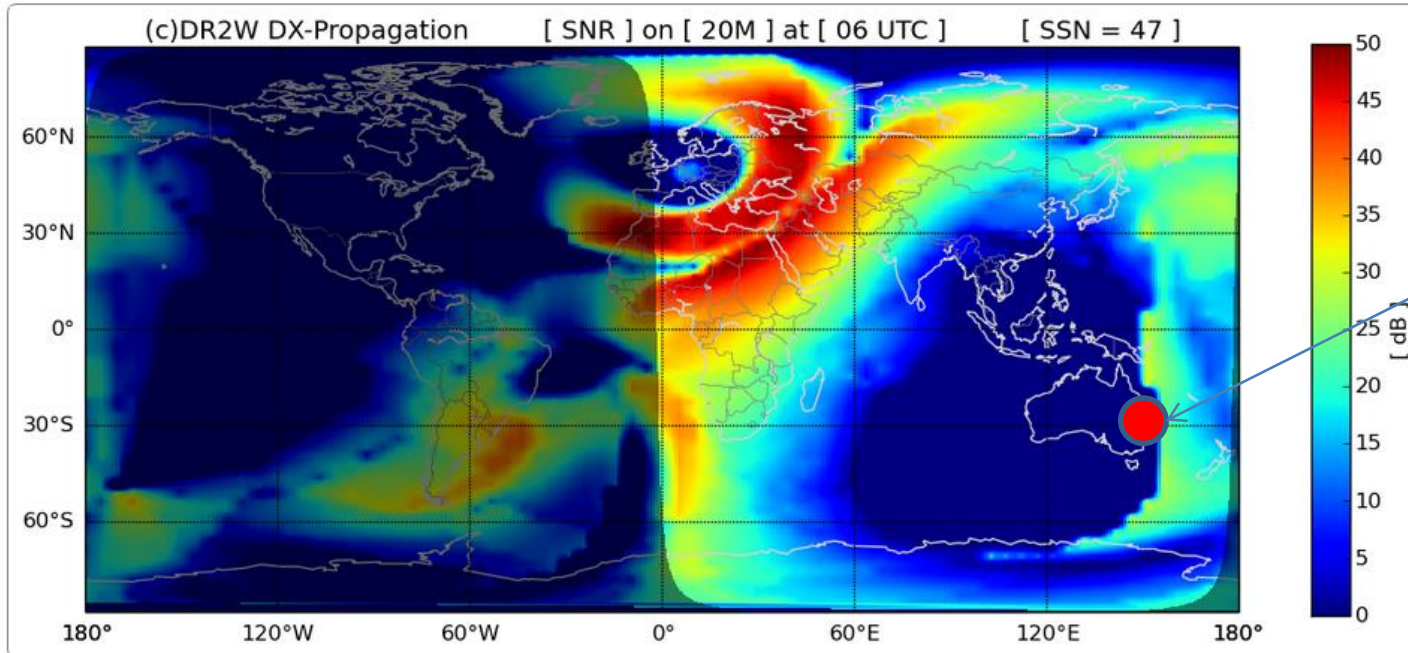

QSO with VK1TX Kambah: 20.9.2016 UTC: 06:17

on 14.280 MHz (20m) Signal Report Sent 55 Received 59 (IC-7700 600W – Inverted-V)

23'401 km → Over Long Path

<http://dr2w.de/dx-propagation>

QTH: **Europe** Africa North America South America Asia Australia

EXP: VK9NZ Norfolk Isl. (OC-005) T2AQ & T2QR Tuvalu (OC-015)

QRG: 10M 12M 15M 17M **20M** 30M 40M 80M

VIEW: **single image** animation

Kambah near
Melbourne

UTC: < 00 01 02 03 04 05 **06** 07 08 09 10 11 12 13 14 15 16 17 18 19 20 21 22 23 >

Image bundle generated on: Tuesday, 20. September 2016 06:18AM in 10805 Seconds

DR2W DX Propagation v.0.9.4 , computed with: VOACAPL by HZ1JW
Calculation parameters: [Power: 100W, Antenna:3N/2 monopole]