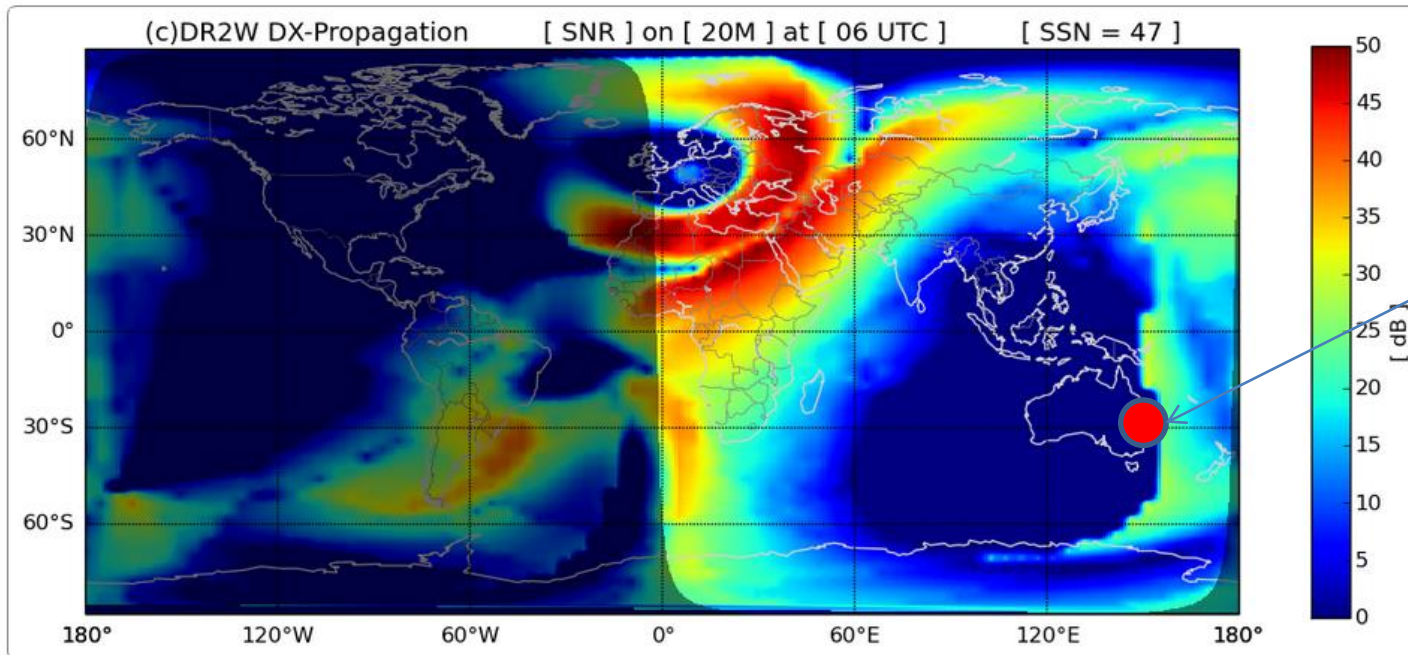

QSO with VK1TX Kambah: 20.9.2016 UTC: 06:17

on 14.280 MHz (20m) Signal Report Sent 55 Received 59 (IC-7700 600W – Inverted-V)

23'401 km → Over Long Path

<http://dr2w.de/dx-propagation>

QTH: **Europe** Africa North America South America Asia Australia

EXP: VK9NZ Norfolk Isl. (OC-005) T2AQ & T2QR Tuvalu (OC-015)

QRG: 10M 12M 15M 17M **20M** 30M 40M 80M

VIEW: **single image** animation

Kambah near
Melbourne

UTC: < 00 01 02 03 04 05 **06** 07 08 09 10 11 12 13 14 15 16 17 18 19 20 21 22 23 >

Image bundle generated on: Tuesday, 20. September 2016 06:18AM in 10805 Seconds

DR2W DX Propagation v.0.9.4 , computed with: VOACAPL by HZ1JW
Calculation parameters: [Power: 100W, Antenna:3N/2 monopole]