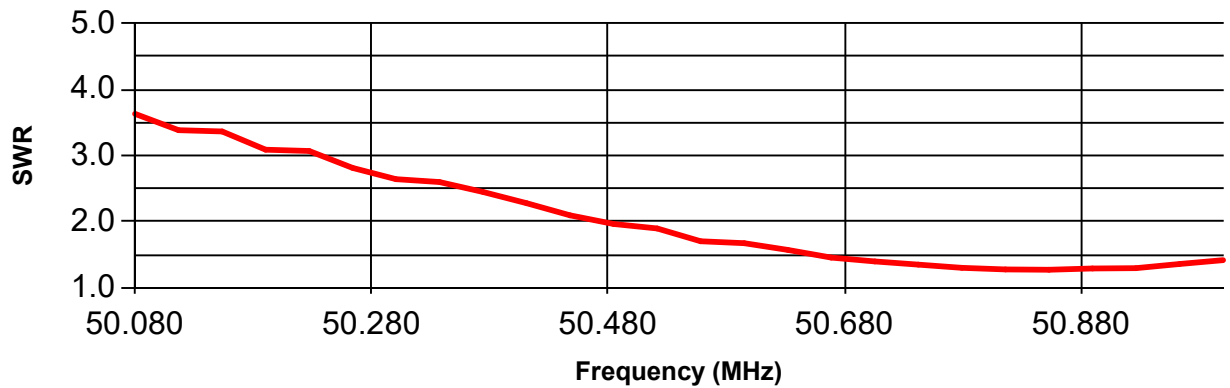

6m SWR Plot (Expert 1.3K = OFF)

6m - 40m Vertical (28m Coax Ecoflex 10 Plus) 5.9.2018

50.080 MHz = 3.63:1

51.000 MHz = 1.42:1

50.117 MHz = 3.38:1

50.154 MHz = 3.37:1

50.190 MHz = 3.09:1

50.227 MHz = 3.07:1

50.264 MHz = 2.81:1

50.301 MHz = 2.64:1

50.338 MHz = 2.60:1

50.374 MHz = 2.45:1

50.411 MHz = 2.28:1

50.448 MHz = 2.09:1

50.485 MHz = 1.96:1

50.522 MHz = 1.90:1