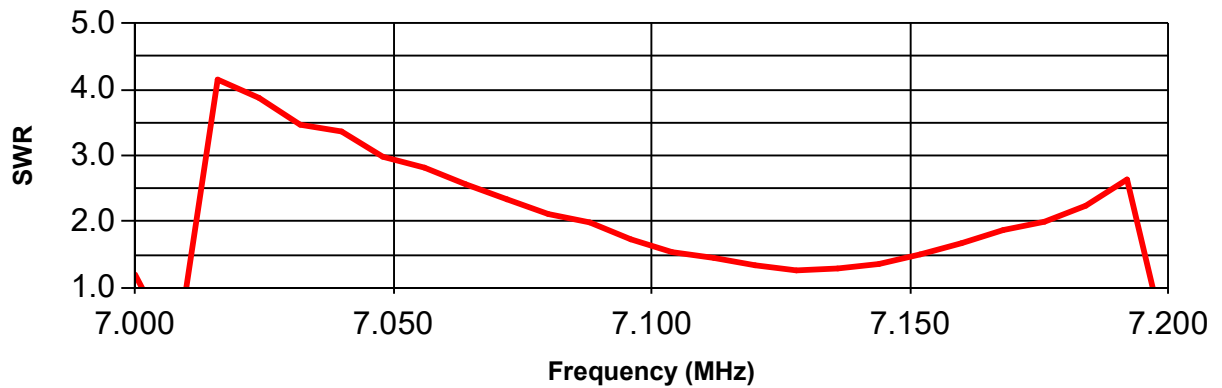

40m SWR Plot (Expert 1.3k = OFF)

6m - 40m Vertical (28m Coax Ecoflex 10 Plus) 5.9.2018

7.000 MHz = 1.20:1

7.200 MHz = 0.00:1

7.008 MHz = 0.00:1

7.016 MHz = 4.15:1

7.024 MHz = 3.88:1

7.032 MHz = 3.47:1

7.040 MHz = 3.36:1

7.048 MHz = 2.98:1

7.056 MHz = 2.82:1

7.064 MHz = 2.57:1

7.072 MHz = 2.34:1

7.080 MHz = 2.11:1

7.088 MHz = 1.99:1

7.096 MHz = 1.73:1