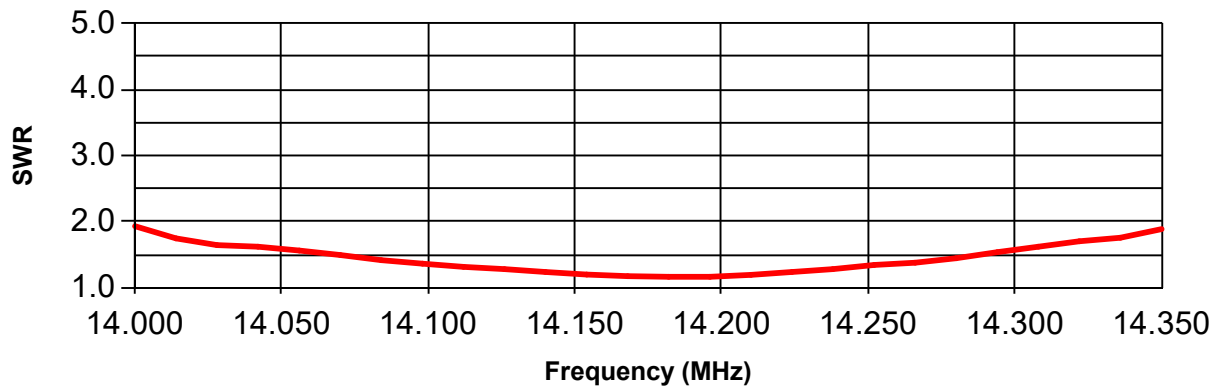

20m SWR Plot (Expert 1.3k = OFF)

6m - 40m Vertical (28m Coax Ecoflex 10 Plus) 5.9.2018

14.000 MHz = 1.93:1
14.014 MHz = 1.75:1
14.028 MHz = 1.65:1
14.042 MHz = 1.62:1
14.056 MHz = 1.56:1
14.070 MHz = 1.49:1
14.084 MHz = 1.42:1
14.098 MHz = 1.36:1
14.112 MHz = 1.31:1
14.126 MHz = 1.28:1
14.140 MHz = 1.23:1
14.154 MHz = 1.20:1
14.168 MHz = 1.17:1
14.182 MHz = 1.16:1
14.196 MHz = 1.16:1
14.210 MHz = 1.19:1
14.224 MHz = 1.23:1
14.238 MHz = 1.28:1
14.252 MHz = 1.34:1
14.266 MHz = 1.38:1
14.280 MHz = 1.45:1
14.294 MHz = 1.54:1
14.308 MHz = 1.62:1
14.322 MHz = 1.70:1
14.336 MHz = 1.76:1
14.350 MHz = 1.89:1