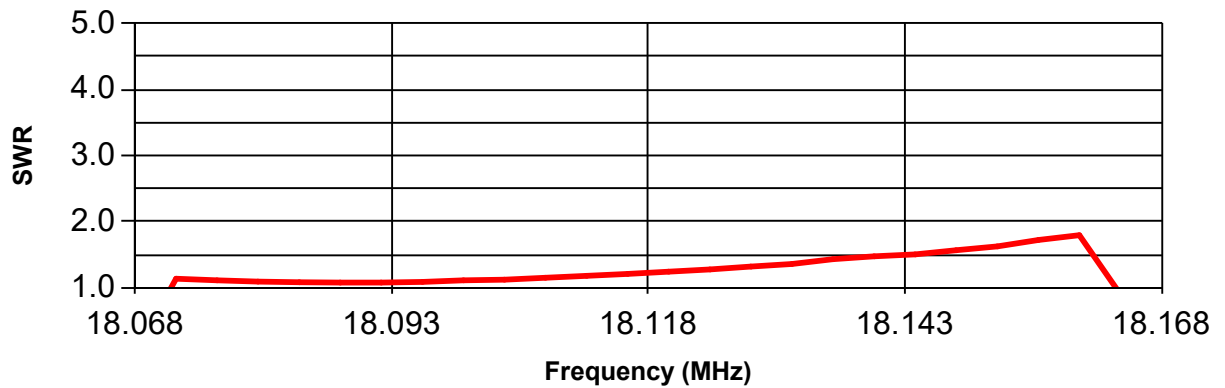

17m SWR Plot (Expert 1.3k = OFF)

6m - 40m Vertical (28m Coax Ecoflex 10 Plus) 5.9.2018

18.068 MHz = 0.00:1
18.072 MHz = 1.13:1
18.076 MHz = 1.11:1
18.080 MHz = 1.09:1
18.084 MHz = 1.08:1
18.088 MHz = 1.07:1
18.092 MHz = 1.07:1
18.096 MHz = 1.09:1
18.100 MHz = 1.11:1
18.104 MHz = 1.12:1
18.108 MHz = 1.15:1
18.112 MHz = 1.18:1
18.116 MHz = 1.21:1
18.120 MHz = 1.24:1
18.124 MHz = 1.28:1
18.128 MHz = 1.32:1
18.132 MHz = 1.36:1
18.136 MHz = 1.43:1
18.140 MHz = 1.47:1
18.144 MHz = 1.50:1
18.148 MHz = 1.56:1
18.152 MHz = 1.62:1
18.156 MHz = 1.72:1
18.160 MHz = 1.79:1
18.168 MHz = 0.00:1