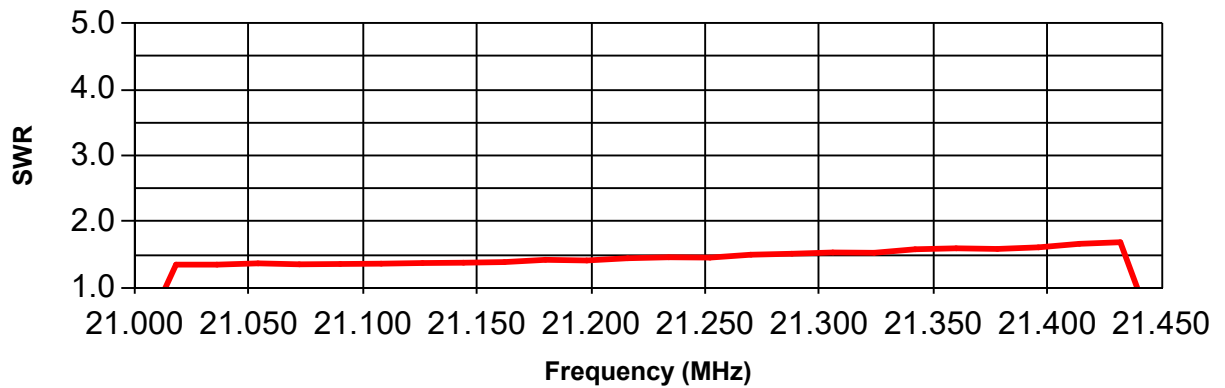

15m SWR Plot (Expert 1.3k = OFF)

6m - 40m Vertical (28m Coax Ecoflex 10 Plus) 5.9.2018

21.000 MHz = 0.00:1	21.450 MHz = 0.00:1
21.018 MHz = 1.35:1	
21.036 MHz = 1.35:1	
21.054 MHz = 1.37:1	
21.072 MHz = 1.35:1	
21.090 MHz = 1.36:1	
21.108 MHz = 1.36:1	
21.126 MHz = 1.37:1	
21.144 MHz = 1.38:1	
21.162 MHz = 1.39:1	
21.180 MHz = 1.42:1	
21.198 MHz = 1.41:1	
21.216 MHz = 1.44:1	
21.234 MHz = 1.46:1	
21.252 MHz = 1.45:1	
21.270 MHz = 1.50:1	
21.288 MHz = 1.51:1	
21.306 MHz = 1.53:1	
21.324 MHz = 1.53:1	
21.342 MHz = 1.58:1	
21.360 MHz = 1.59:1	
21.378 MHz = 1.59:1	
21.396 MHz = 1.61:1	
21.414 MHz = 1.66:1	
21.432 MHz = 1.69:1	