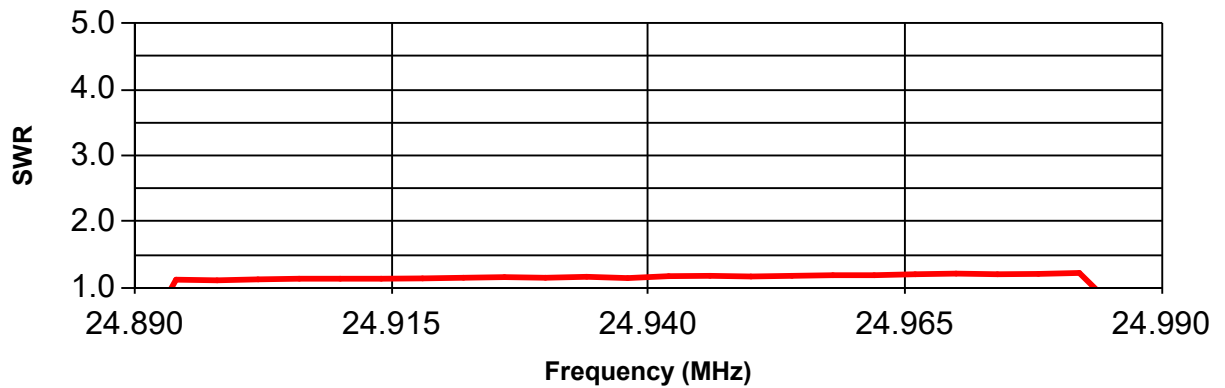

## 12m SWR Plot (Expert 1.3k = OFF)

6m - 40m Vertical (28m Coax Ecoflex 10 Plus) 5.9.2018

24.890 MHz = 0.00:1  
24.894 MHz = 1.12:1  
24.898 MHz = 1.11:1  
24.902 MHz = 1.13:1  
24.906 MHz = 1.13:1  
24.910 MHz = 1.13:1  
24.914 MHz = 1.13:1  
24.918 MHz = 1.14:1  
24.922 MHz = 1.15:1  
24.926 MHz = 1.16:1  
24.930 MHz = 1.15:1  
24.934 MHz = 1.16:1  
24.938 MHz = 1.15:1  
24.942 MHz = 1.17:1  
24.946 MHz = 1.18:1  
24.950 MHz = 1.17:1  
24.954 MHz = 1.18:1  
24.958 MHz = 1.19:1  
24.962 MHz = 1.19:1  
24.966 MHz = 1.20:1  
24.970 MHz = 1.21:1  
24.974 MHz = 1.20:1  
24.978 MHz = 1.21:1  
24.982 MHz = 1.22:1  
24.990 MHz = 0.00:1