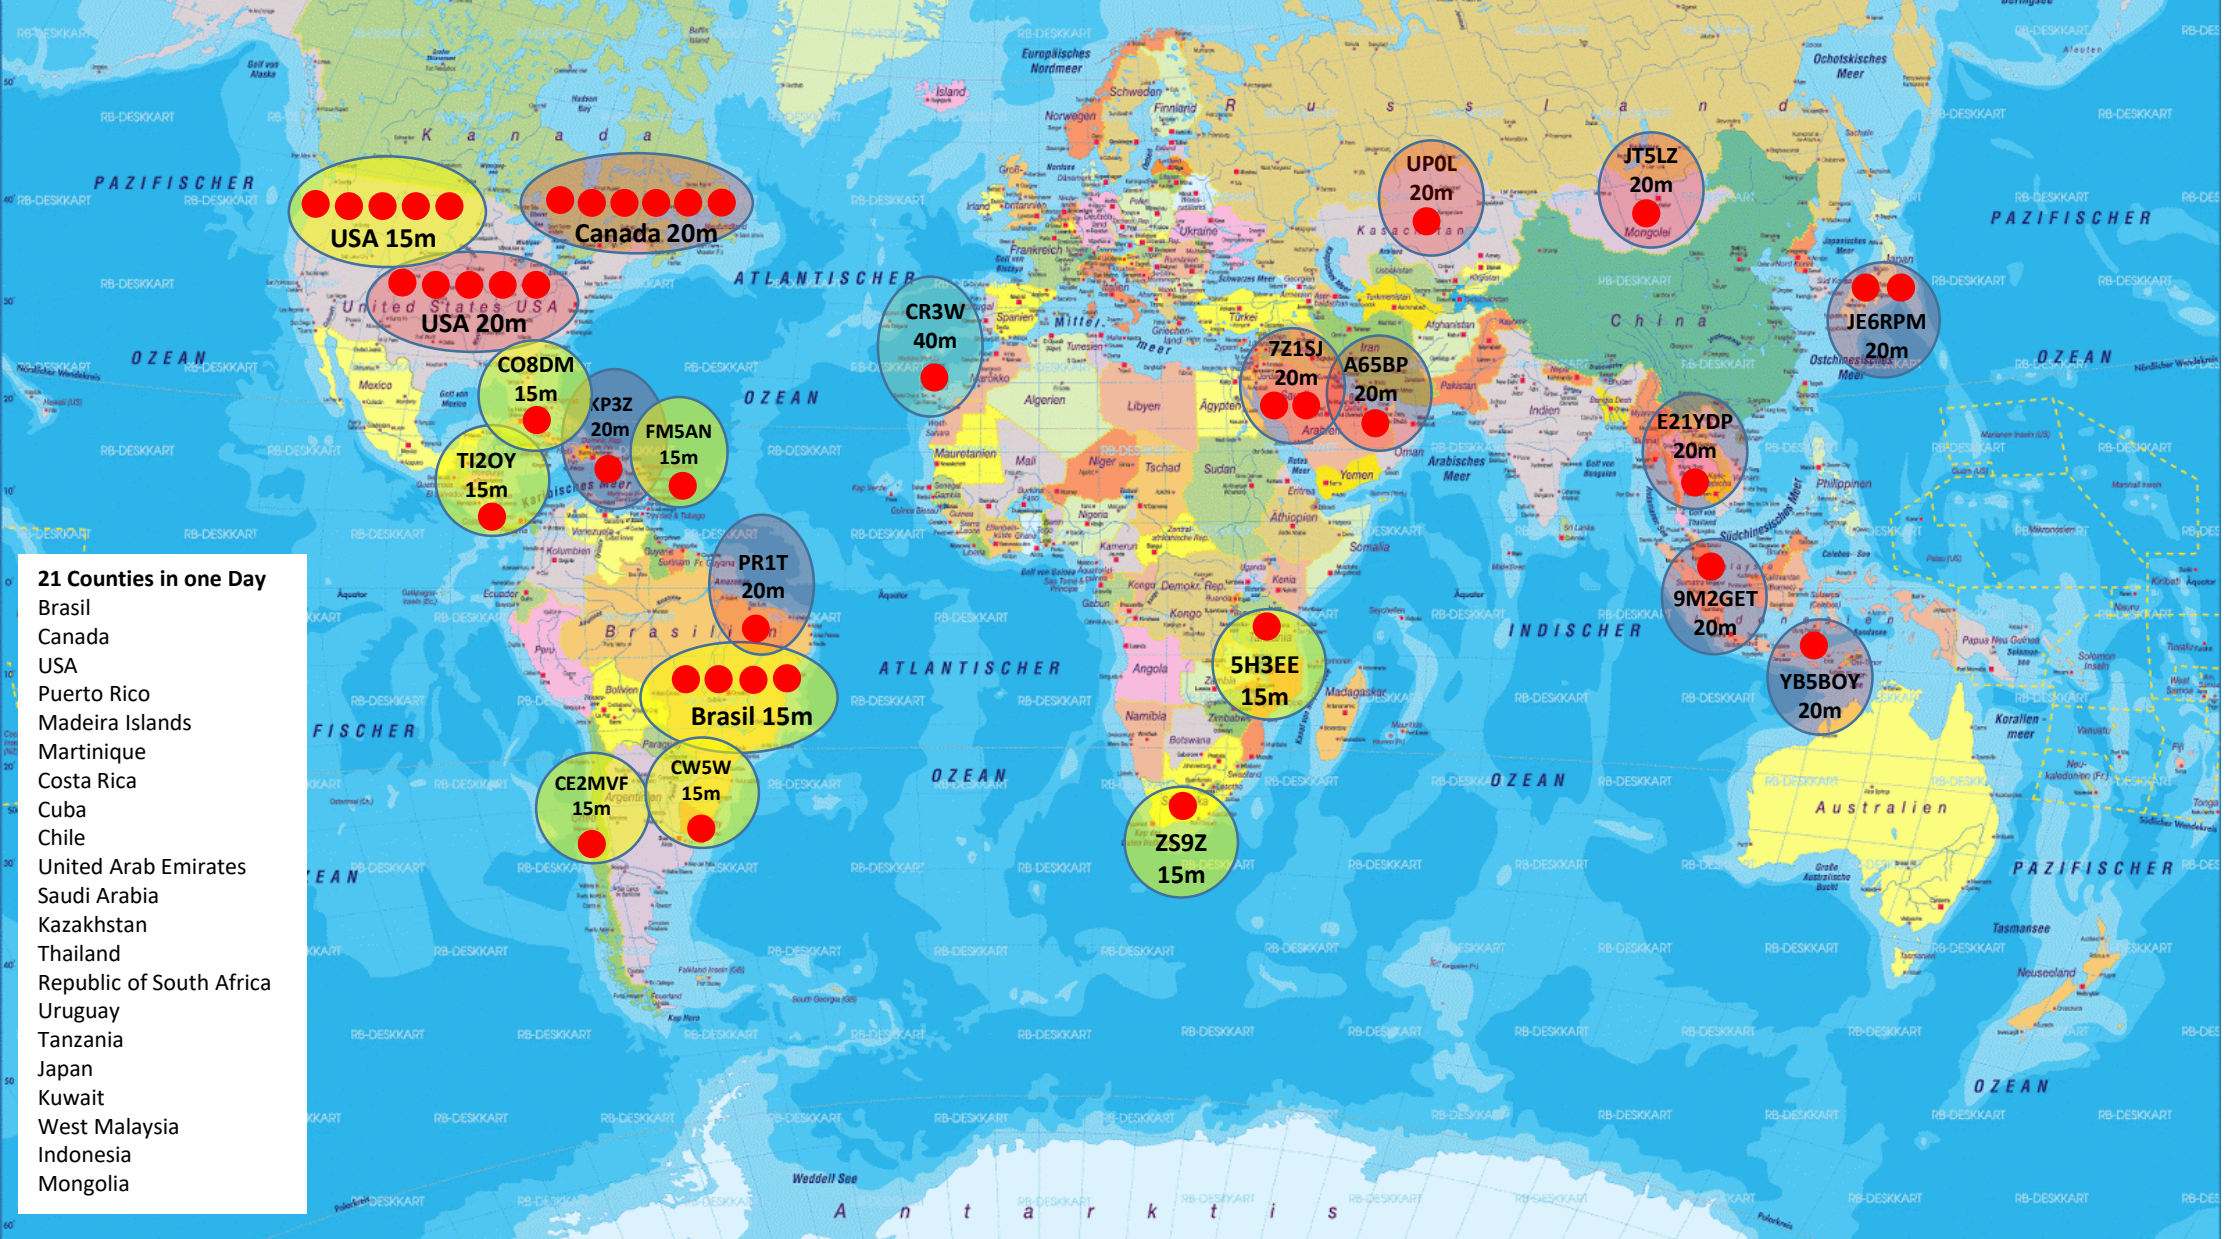

43 OSQs – 11. Sept. 2016 on 15m and 20m between 09:26 – 20:38 UTC
RIG: Inverted-V 6.5m, IC-7700, 500W

- 21 Counties in one Day**
- Brasil
 - Canada
 - USA
 - Puerto Rico
 - Madeira Islands
 - Martinique
 - Costa Rica
 - Cuba
 - Chile
 - United Arab Emirates
 - Saudi Arabia
 - Kazakhstan
 - Thailand
 - Republic of South Africa
 - Uruguay
 - Tanzania
 - Japan
 - Kuwait
 - West Malaysia
 - Indonesia
 - Mongolia