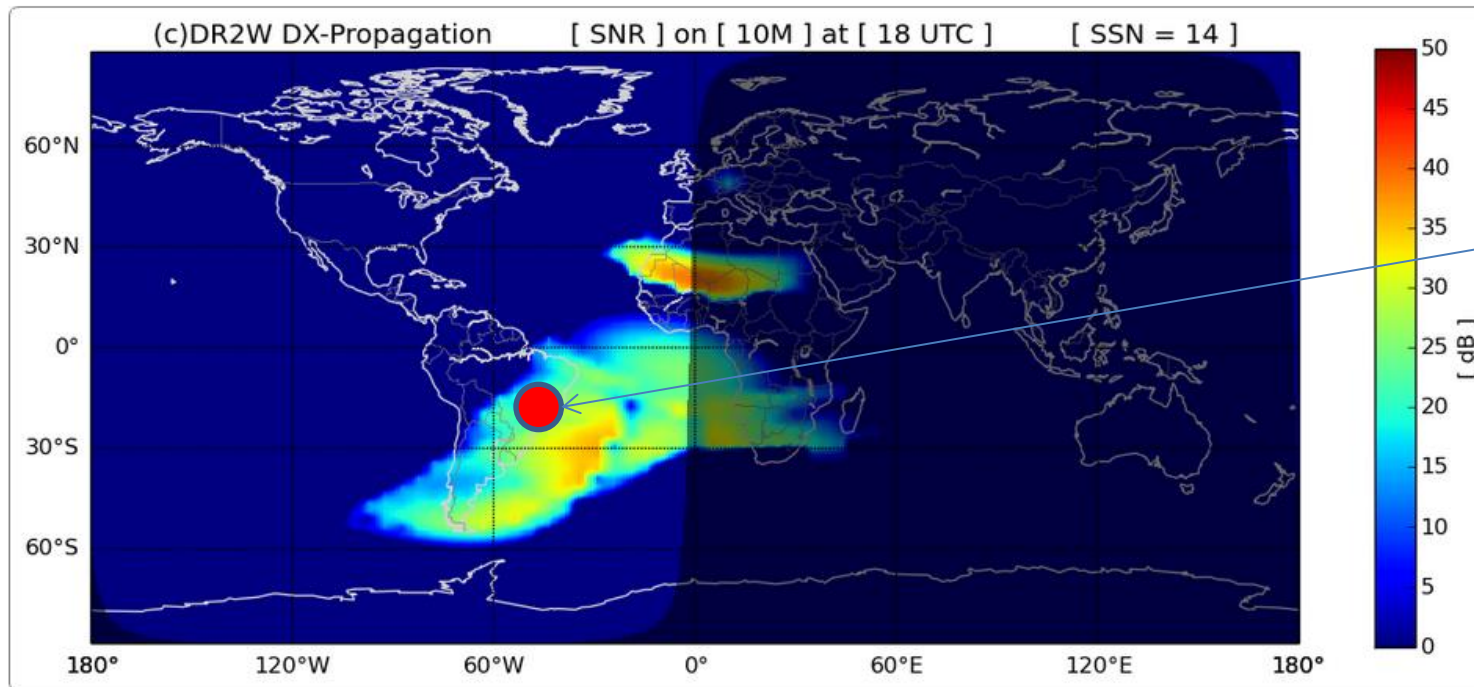

QSO with **PU22PSP** Brasil: 18.09.2016 UTC: 18:13

on 28.474.80 MHz (10m) Signal Report both 55 (IC-7700 - 1KW – Inverted-V) 10'063 km

<http://dr2w.de/dx-propagation>

QTH: **Europe** Africa North America South America Asia Australia

EXP: VK9NZ Norfolk Isl. (OC-005) T2AQ & T2QR Tuvalu (OC-015)

QRG: **10M** 12M 15M 17M 20M 30M 40M 80M

VIEW: **single image** animation

UTC: < 00 01 02 03 04 05 06 07 08 09 10 11 12 13 14 15 16 17 18 19 20 21 22 23 >

Image bundle generated on: Sunday, 18. September 2016 06:24PM in 10494 Seconds

DR2W DX Propagation v.0.9.4 , computed with: VOACAPL by HZ1JW
Calculation parameters: [Power: 100W, Antenna:3λ/2 monopole]