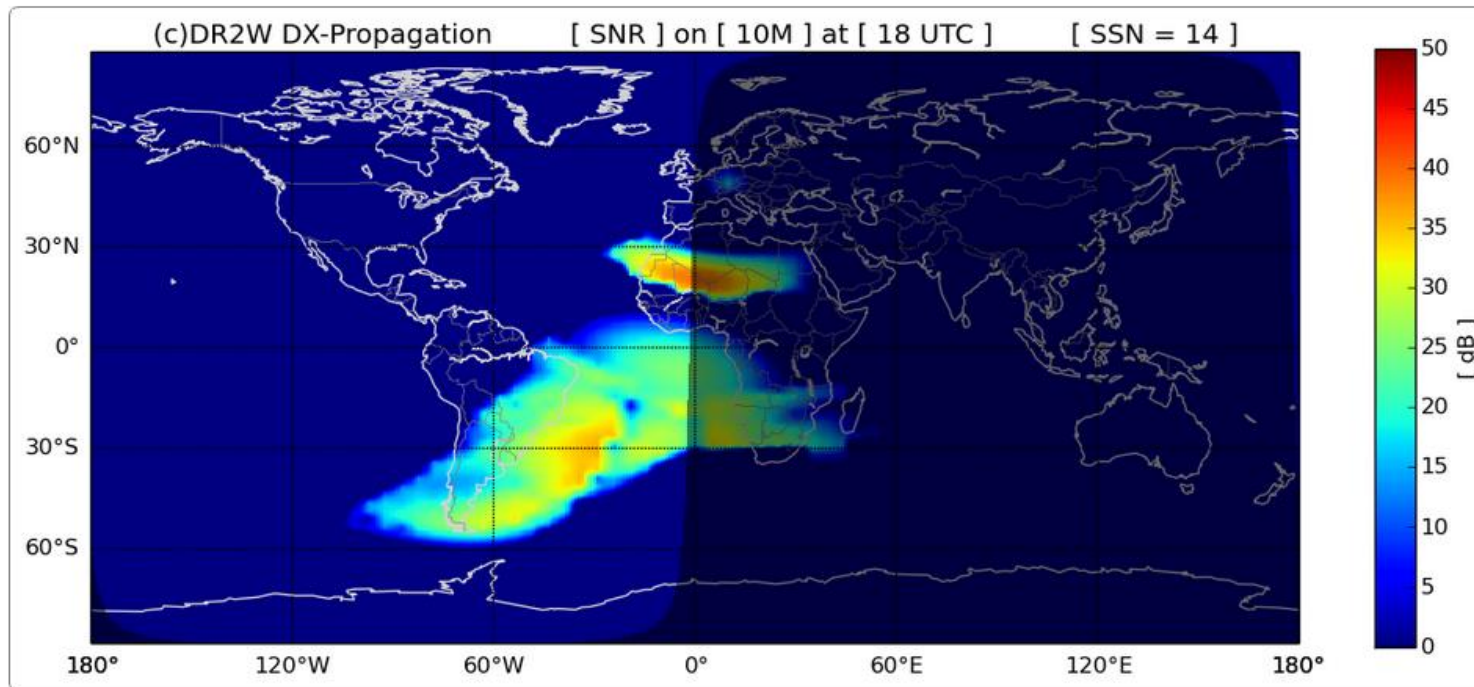

QSO with LW5DPG Argentina: 18.09.2016 UTC: 18:16

on 28.345 MHz (10m) Signal Report both 59 (IC-7700 - 1KW – Inverted-V) 11'289 km

<http://dr2w.de/dx-propagation>

QTH: **Europe** Africa North America South America Asia Australia

EXP: VK9NZ Norfolk Isl. (OC-005) T2AQ & T2QR Tuvalu (OC-015)

QRG: **10M** 12M 15M 17M 20M 30M 40M 80M

VIEW: **single image** animation

UTC: < 00 01 02 03 04 05 06 07 08 09 10 11 12 13 14 15 16 17 18 19 20 21 22 23 >

Image bundle generated on: Sunday, 18. September 2016 06:24PM in 10494 Seconds

DR2W DX Propagation v.0.9.4 , computed with: VOACAPL by HZ1JW
Calculation parameters: [Power: 100W, Antenna:3λ/2 monopole]