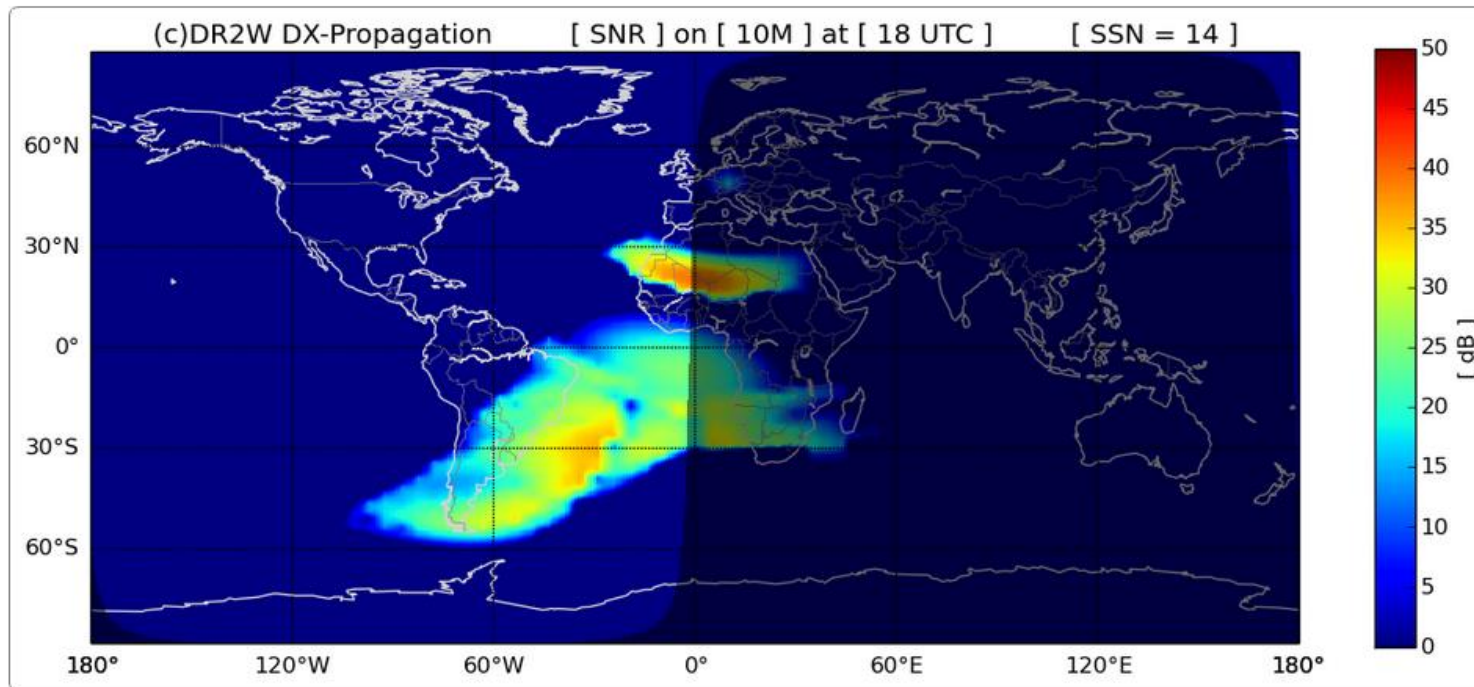

QSO with LW3DG Argentina: 18.09.2016 UTC: 18:19

on 28.345 MHz (10m) Signal Report both 55 (IC-7700 - 1KW – Inverted-V) 11'355 km

<http://dr2w.de/dx-propagation>

QTH: **Europe** Africa North America South America Asia Australia

EXP: VK9NZ Norfolk Isl. (OC-005) T2AQ & T2QR Tuvalu (OC-015)

QRG: **10M** 12M 15M 17M 20M 30M 40M 80M

VIEW: **single image** animation

UTC: < 00 01 02 03 04 05 06 07 08 09 10 11 12 13 14 15 16 17 18 19 20 21 22 23 >

Image bundle generated on: Sunday, 18. September 2016 06:24PM in 10494 Seconds

DR2W DX Propagation v.0.9.4 , computed with: VOACAPL by HZ1JW
Calculation parameters: [Power: 100W, Antenna:3λ/2 monopole]